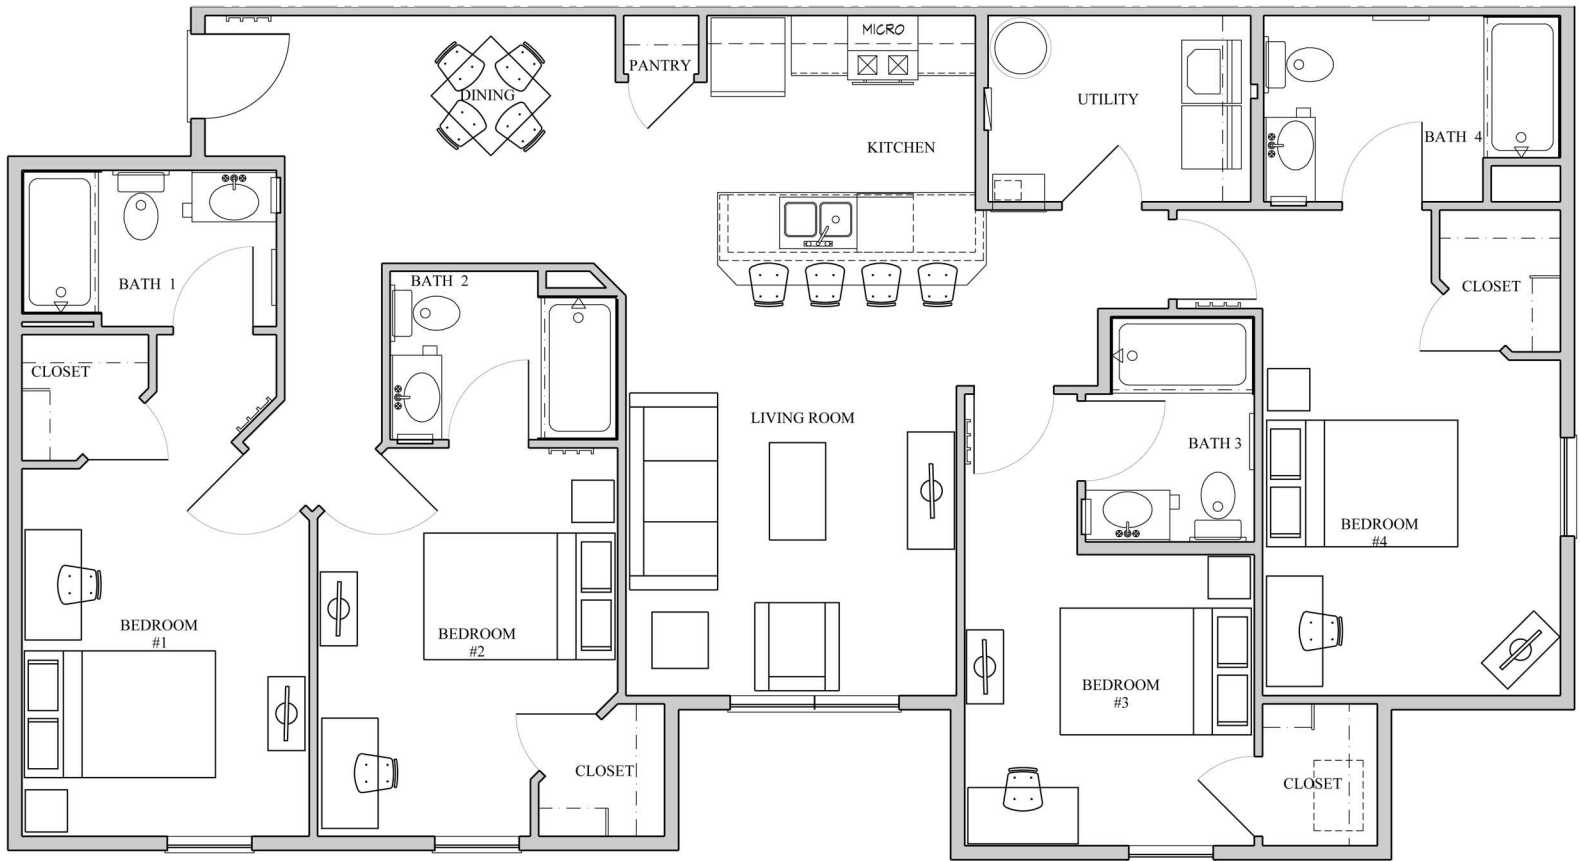

...FLOOR PLANS.....

University Edge offers a variety of student living floor plans that vary in size and features.

4 BEDROOM 1560 sqft

UNIVERSITY EDGE

STUDENT COMMUNITY IS EVERYTHING

UNIVERSITYEDGEND.COM