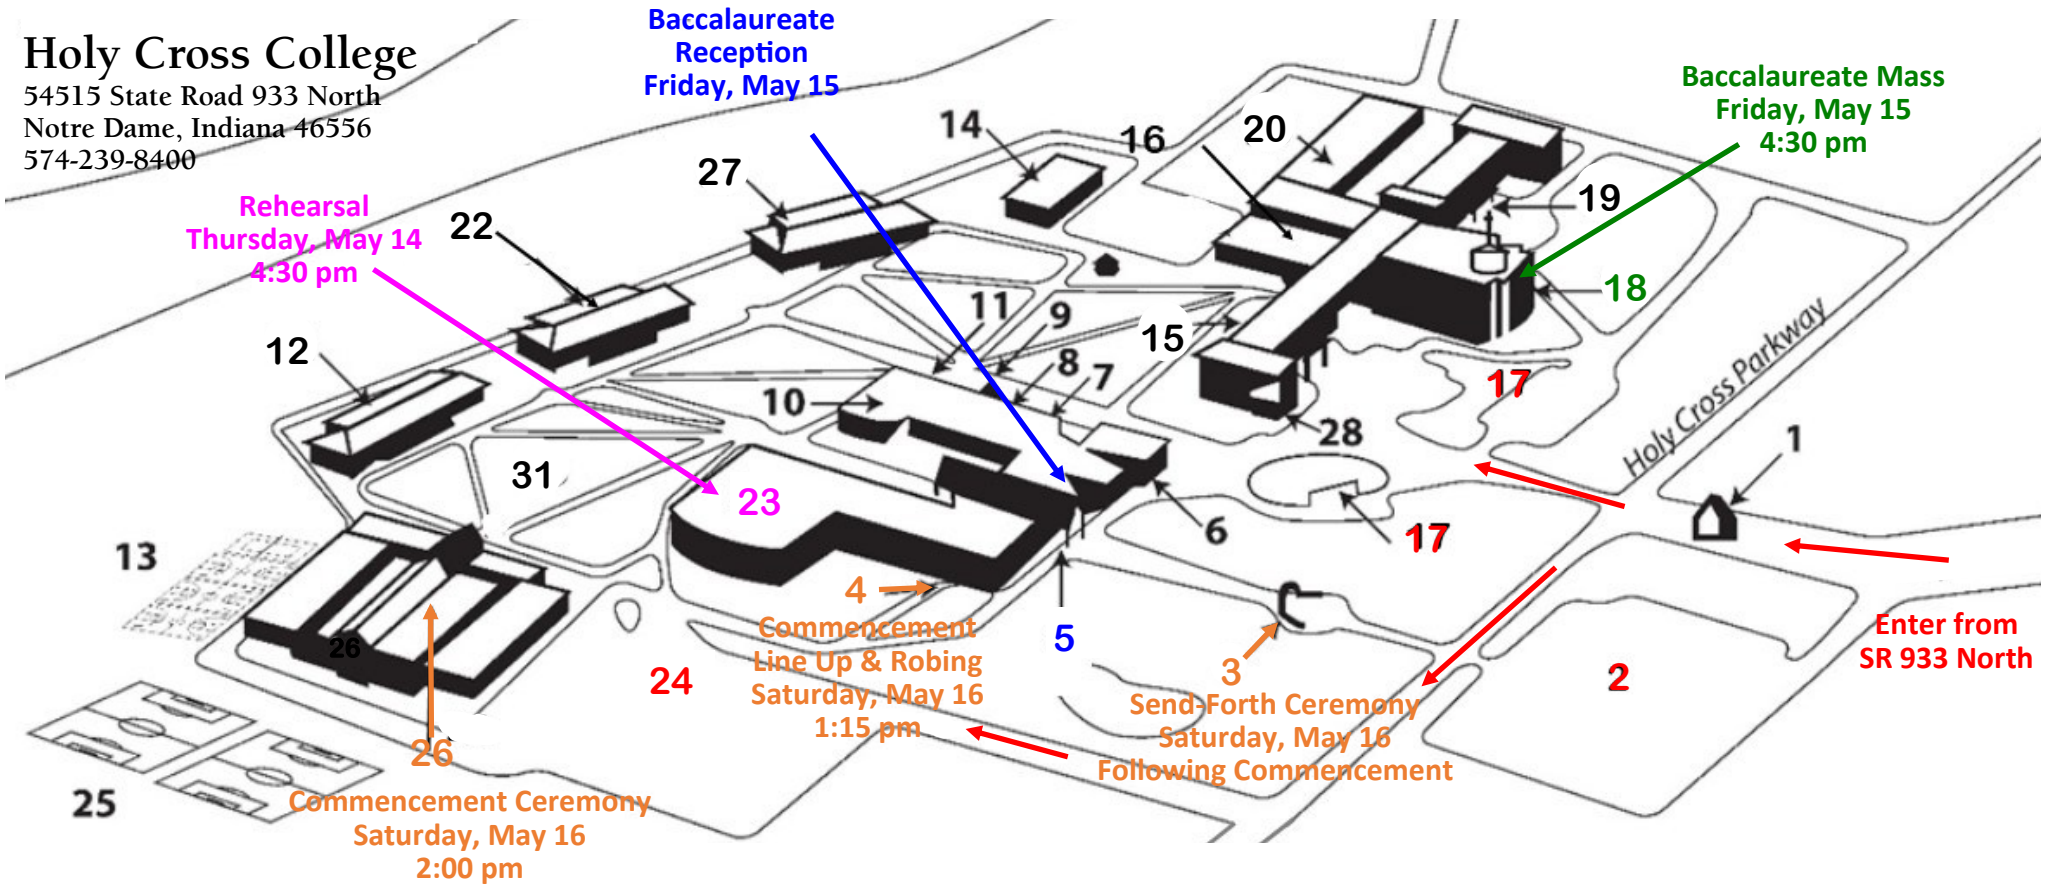

Holy Cross College

54515 State Road 933 North
 Notre Dame, Indiana 46556
 574-239-8400

CAMPUS MAP KEY

- | | | |
|--|--|---|
| 1. Entry Gatehouse | 12. South Hall (Student Housing) | 24. Resident Student/Faculty Staff Parking |
| 2. Off-Campus Student Parking | 13. Outdoor Recreation Courts | 25. Ganger Athletic Field |
| 3. Millennium Gateway Arch | 14. Maintenance/Storage Garage | 26. Pfeil Center |
| 4. Vincent Classroom Building
<i>Office of the President</i> | 15. James Hall (Student Housing) | <i>McKenna Arena</i> |
| 5. Vincent Atrium | 16. Siegfried Dining Hall
<i>Campus Ministry Office</i>
<i>Residence Life Office</i> | <i>Athletics Offices</i> |
| 6. McKenna Library | 17. Visitor & Handicapped Parking | <i>Health Center</i> |
| 7. Driscoll Auditorium | 18. St. Joseph Chapel | 27. North Hall (Student Housing) |
| 8. Driscoll Building
<i>Admissions Office</i>
<i>Financial Aid Office/Bursar</i> | 19. Basil Hall (Student Housing) | 28. Campus Safety and Security
<i>574-239-8312</i> |
| 9. Hammes Bookstore | 20. Anselm Hall (Student Housing) | 29. James Quad Tent |
| 10. Driscoll Student Lounge | 21. Brothers of Holy Cross
<i>Provincial Administrative Offices</i> | 30. Pfeil Tent |
| 11. Driscoll Business Offices
<i>Chief Financial Officer</i>
<i>Human Resources</i>
<i>Accounting</i> | 22. Pulte Hall (Student / Brothers' Housing) | 31. O'Connor Commons |
| | 23. Vincent Building
<i>Faculty Offices</i>
<i>Classrooms</i> | |